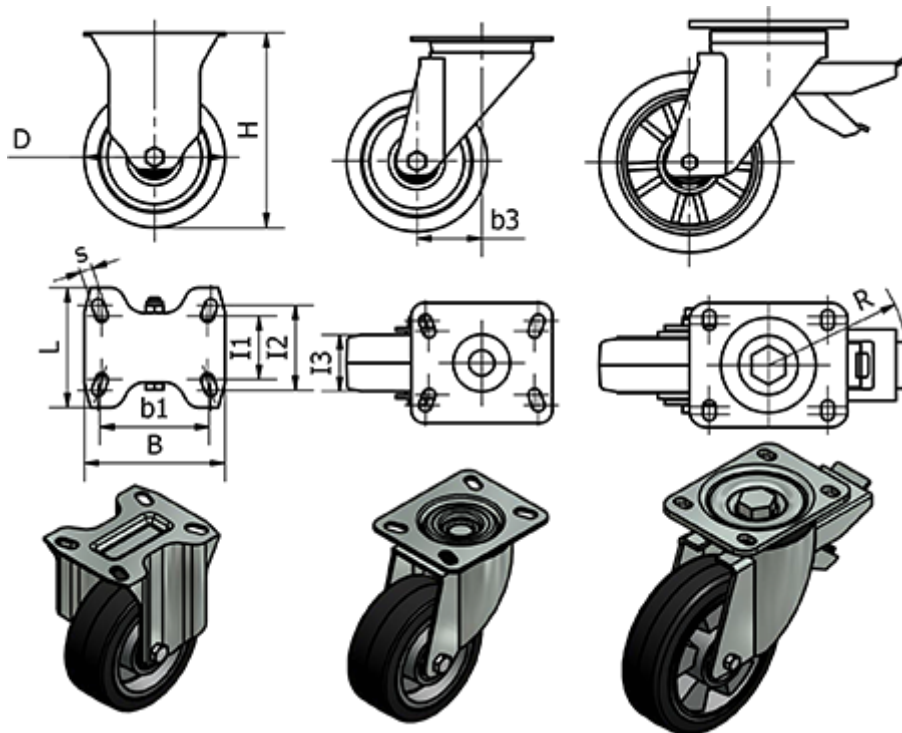

Data Sheet

Article number: 2314452788

Description: E+G Cast iron wheel 452788
RE.G2-200-PSL-H - Fixed plate

Measures

	= -	I1	= 73	Weight (g) = 446
B	= 140	I2	= 87	
b1	= 105	I3	= 50	
b3	= 70	L	= 110	
Code	= 452788	R	= 126	
D	= 200	Rolling resistance (N)	= 3000	
Dynamic carrying capacity (N)	= 5000	s	= 11	
H	= 250	Type	= RE.G2-200-PSL-H	